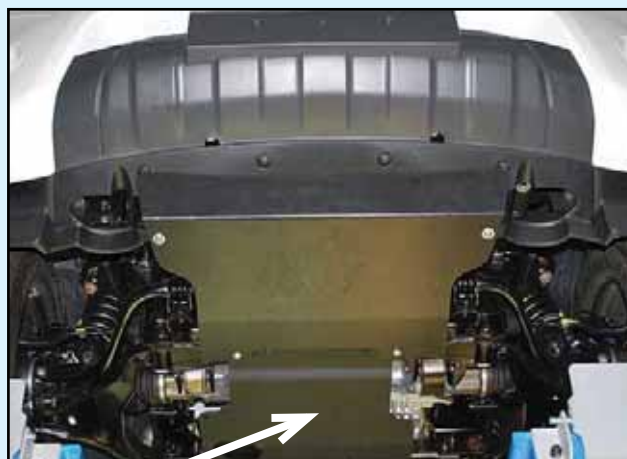

# NISSAN PATHFINDER

ANTEC

Modell 2010

1274613

Protection avant, homologuée CEE, 76 mm, traverse 42 mm DC/KC, montable avec 1274217, 1275614  
EU-pedestrian protection bar 76 mm with cross pipe 42 mm DC/KC, mountable with 1274217, 1275614  
Inox / Stainless steel

1274513

Protection avant, homologuée CEE, 60 mm DC/KC  
EU-Pedestrian Protection Bar 60 mm DC/KC  
Inox / Stainless steel

1274514

Protection de pont CE Tube 42 mm, Certification CE valable avec 1274513, 1274613  
EU underride guard Tube 42 mm, EU-certificate is valid with 1274513, 1274613  
Inox / Stainless steel