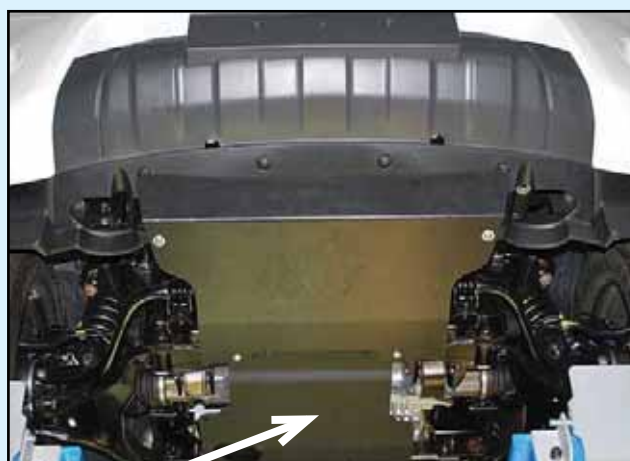

EU underride guard Tube 42 mm, EU-certificate is valid with 1274513, 1274613

Jaloteräs / Stainless steel

1275614

Moottorin suojapelti DC/KC

Engine guard plate DC/KC

Teräs musta / Stainless steel