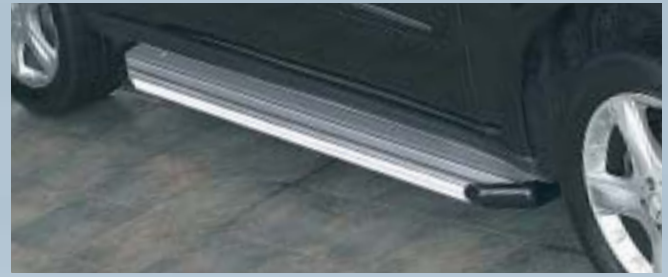

Side bar 60mm shaped
Yan Boru Basamak (Bükülmüs) 60mm
Stainless steel / Paslanmaz Çelik 158 4151